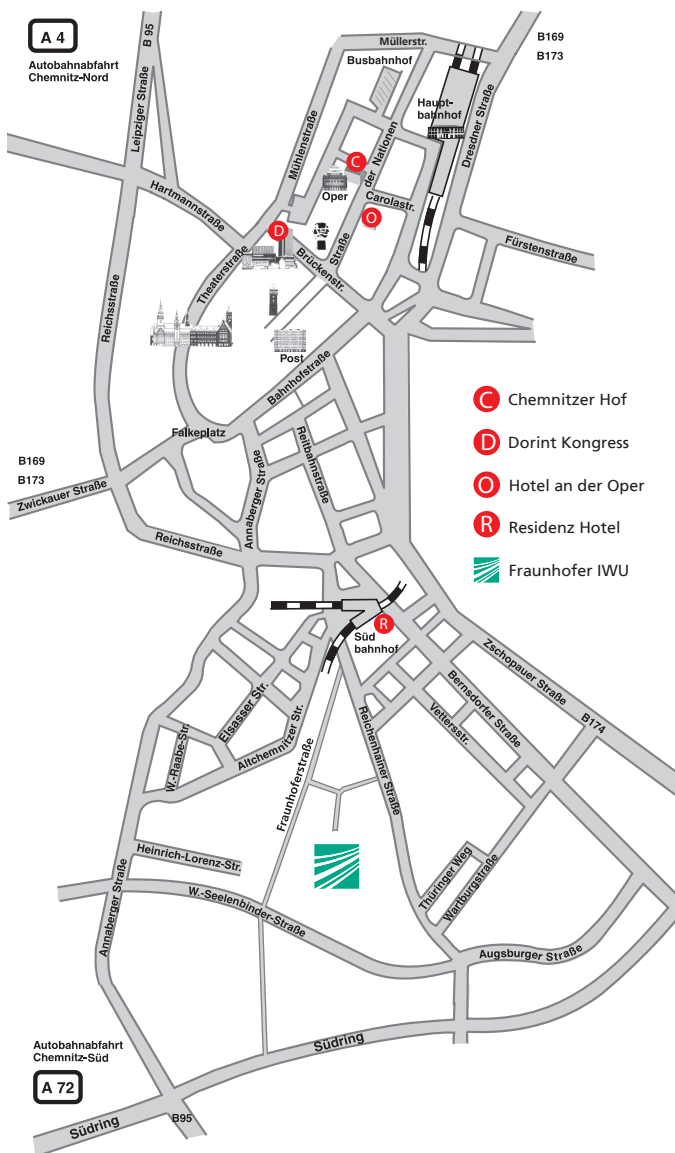

## ACCESS TO FRAUNHOFER IWU AND HOTELS

### Detailed Map to get to Fraunhofer IWU

#### Dorint Kongresshotel Chemnitz \*\*\* **D**

Phone +49 371 6830, info@dorint.com

www.dorint.com/chemnitz

The hotel is located in the city center and is directly linked to the Chemnitz City Hall. Take the trams 3/C13/C14/C15 from tram stop "Roter Turm" in the direction "Technopark" to get to the Fraunhofer IWU.

#### Seaside Residenz Hotel \*\*\*\* **R**

Phone +49 371 35510, info@residenzhotelchemnitz.de

www.residenzhotelchemnitz.de

The hotel is located near the city center. The Fraunhofer IWU can be reached by trams 3/C13/C14/C15 from tram stop "Bernsbachplatz" in the direction "Technopark". The tram stop is in front of the hotel.