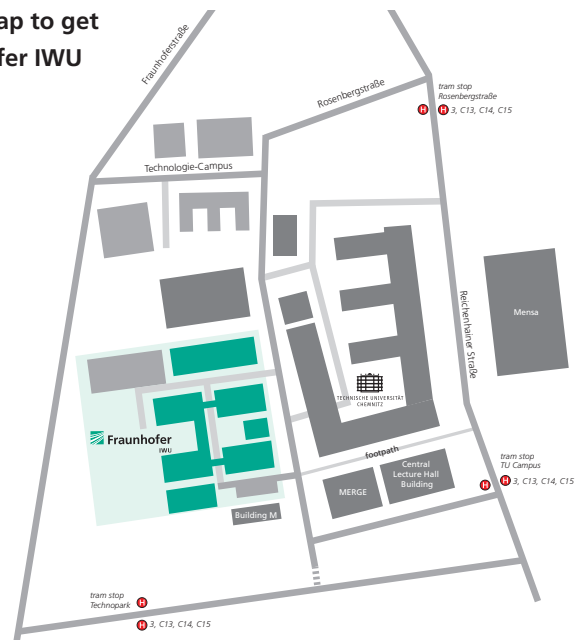

## IWU

FRAUNHOFER INSTITUTE FOR MACHINE TOOLS AND FORMING TECHNOLOGY IWU

## ACCESS TO FRAUNHOFER IWU AND HOTELS

### Detailed Map to get to Fraunhofer IWU

#### Seaside Residenz Hotel \*\*\*\* **R**

Phone +49 371 35510, info@residenzhotelchemnitz.de

www.residenzhotelchemnitz.de

The hotel is located near the city center. The Fraunhofer IWU can be reached by trams 3/C13/C14/C15 from tram stop "Bernsbachplatz" in the direction "Technopark". The tram stop is in front of the hotel.